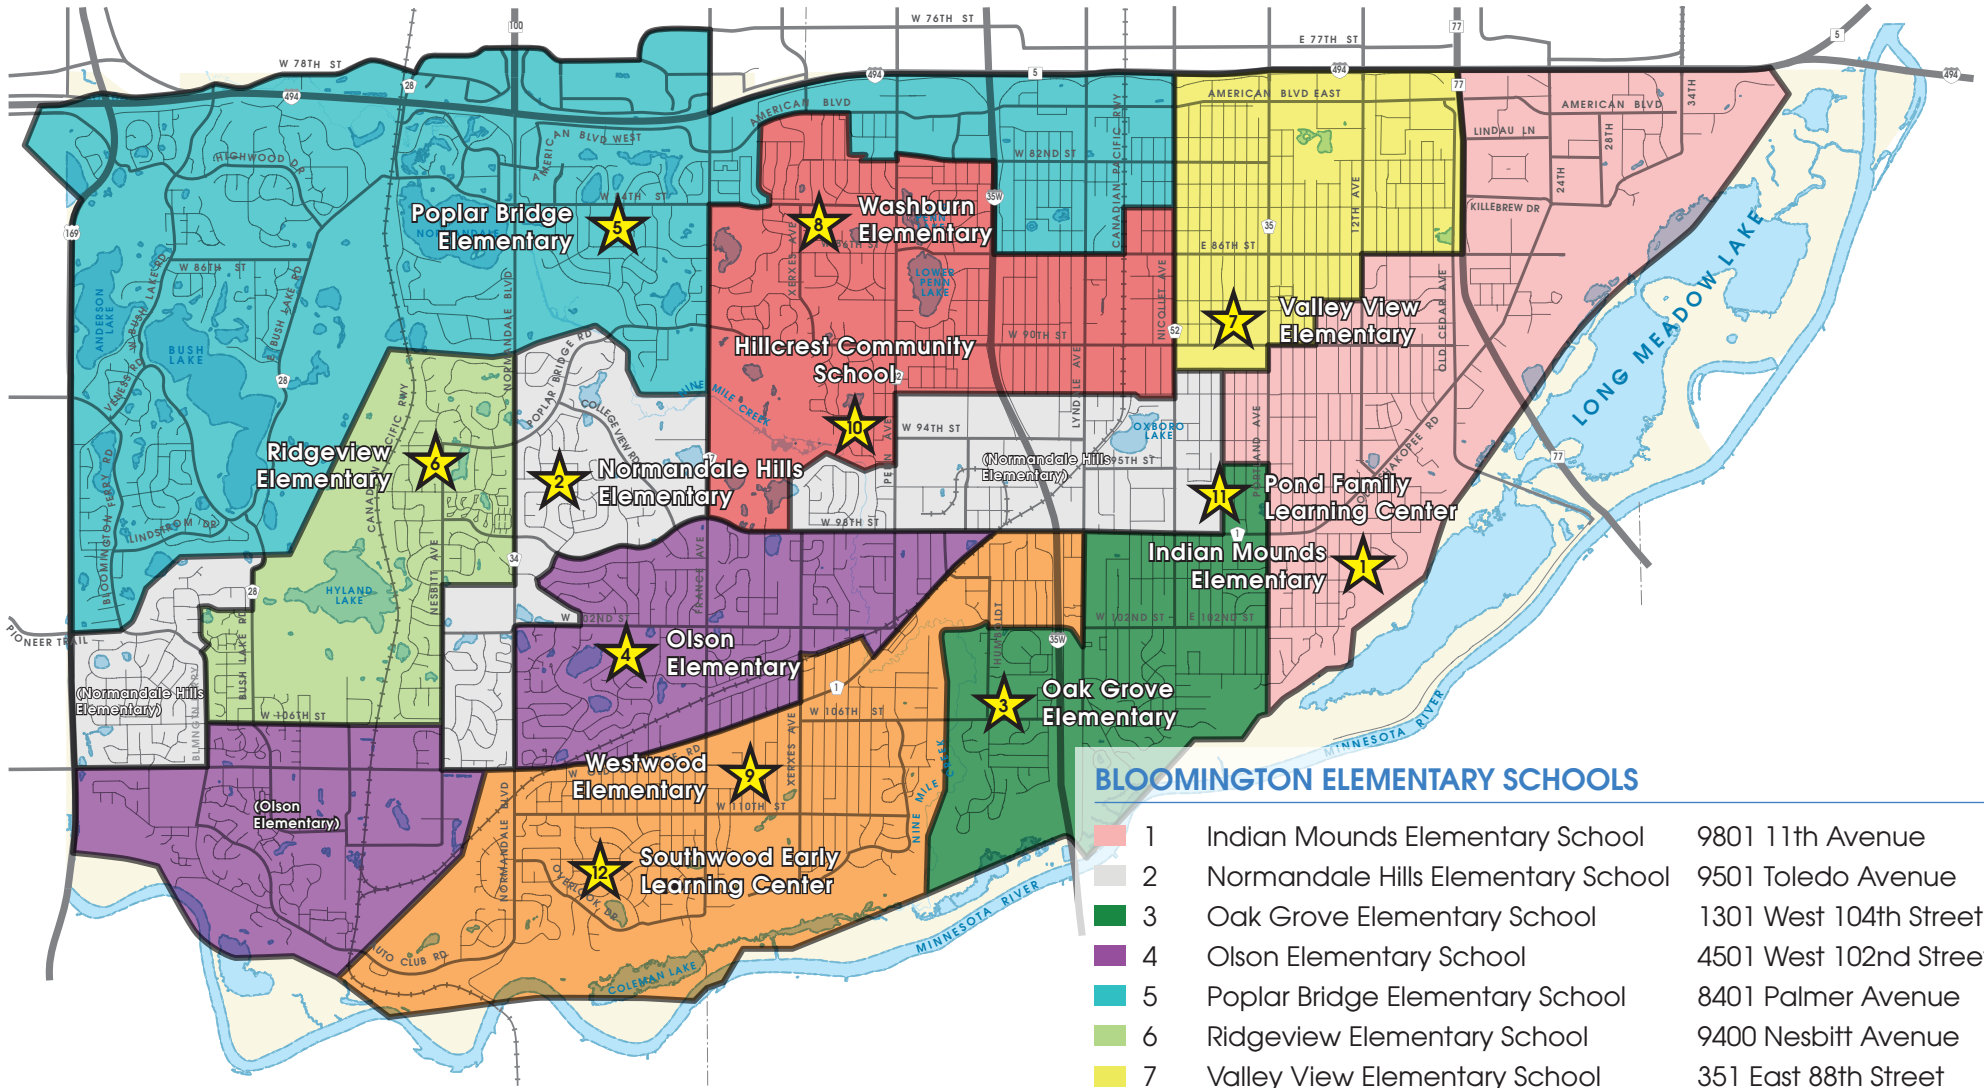

# BLOOMINGTON PUBLIC SCHOOLS

## ELEMENTARY SCHOOL ATTENDANCE AREAS

### BLOOMINGTON ELEMENTARY SCHOOLS

1	Indian Mounds Elementary School	9801 11th Avenue
2	Normandale Hills Elementary School	9501 Toledo Avenue
3	Oak Grove Elementary School	1301 West 104th Street
4	Olson Elementary School	4501 West 102nd Street
5	Poplar Bridge Elementary School	8401 Palmer Avenue
6	Ridgeview Elementary School	9400 Nesbitt Avenue
7	Valley View Elementary School	351 East 88th Street
8	Washburn Elementary School	8401 Xerxes Avenue
9	Westwood Elementary School	3701 West 108th Street
10	Hillcrest Community School*	9301 Thomas Road
		<i>*Districtwide Attendance Area</i>

### EARLY LEARNING CENTERS – DISTRICT-WIDE ATTENDANCE

11	Pond Family Learning Center	9600 3rd Ave South
12	Southwood Early Learning Center	4901 West 112th Street